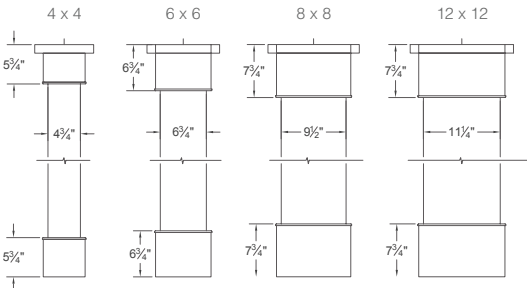

Available Colors:

Note: For Inside Dimension, subtract 1" from Outside Dimension

TAPERED COLUMN WRAP

STATELY AND SUBSTANTIAL.

Our tapered column wraps come in two distinct capital and base styles: Traditional to complement the ornate detailing of classic homes and Craftsman to match the simple, sturdy design of those homes.

Each ready-to-assemble tapered style is available in size options to ensure the right fit: 5' and 6' lengths and 10x6, 12x8 and 16x12 dimensions.

Available Colors: White

Craftsman

Traditional

Note: For Inside Dimension, subtract 1" from Outside Dimension