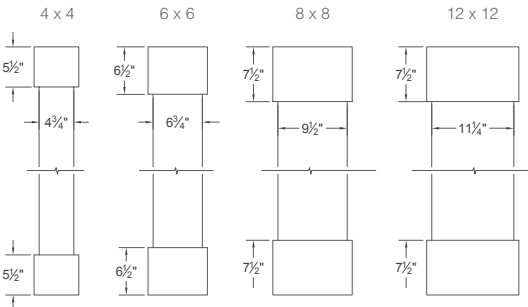

Contractor Series

WHO SAYS BEAUTY AND EASE ARE MUTUALLY EXCLUSIVE?

When it comes to upgrading a home's exterior, start simple. Continue with the sleek, minimalist lines of our Contractor series column wraps, an effortless complement to contemporary homes.

Don't fret about finding the perfect fit—our Contractor series is available in 4x4, 6x6, 8x8 and 12x12 in 8'6", 10' and 12' lengths. Every style is designed to stand up to the elements, so all homeowners have to do is stand back and admire.

Available Colors: