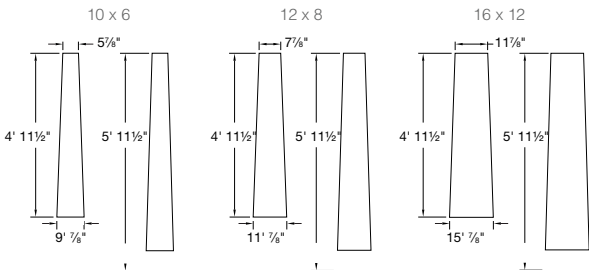

Each ready-to-assemble tapered style is available in size options to ensure the right fit: 5' and 6' lengths and 10x6, 12x8 and 16x12 dimensions.

Available Colors: White

Craftsman

Traditional

Note: For Inside Dimension, subtract 1" from Outside Dimension