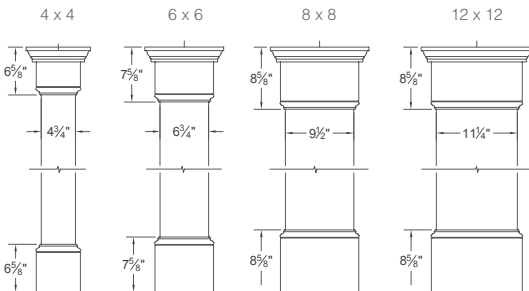

Traditional Series

SEE HOW TRANSFORMATIONAL TRADITIONAL CAN BE.

Often overlooked but never overrated, the ornate details of our Traditional column wraps sublimely enhance classic home styles, like the Colonial.

We've made them available in 8'6", 10' and 12' lengths and 4x4, 6x6, 8x8 and 12x12 to ensure the right fit. Plus they're made with highly durable, low-maintenance PVC that won't rot, warp or sag. So you get a great look that lasts.

Available Colors:

White

Sand Dune

Woodgrain